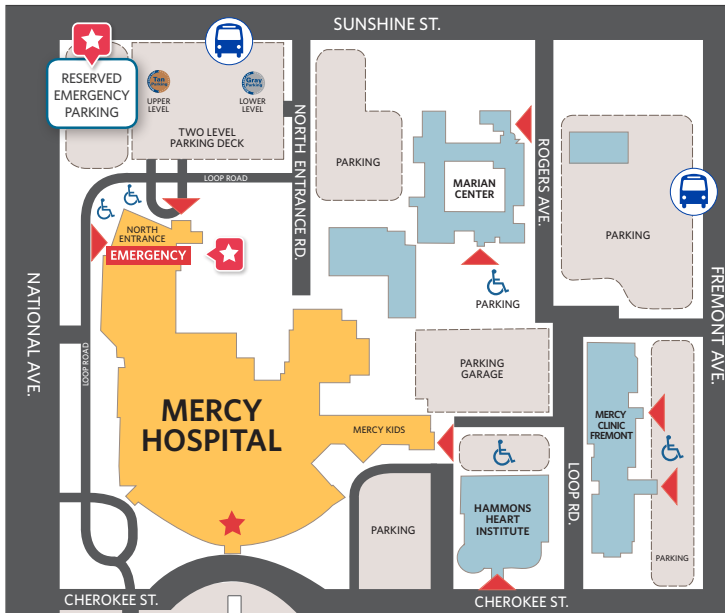

Springfield is at the intersection of U.S. Highway 65 and Interstate 44.

**Mercy Hospital Main Campus**  
 1235 E. Cherokee Street, Springfield, MO 65804  
 417.820.2000 www.mercy.net

- ★ MAIN ENTRANCE/PATIENT DROPOFF
- ◄ BUILDING ENTRANCES
- ♿ ACCESSIBLE PARKING
- 🚌 PUBLIC BUS STOP
- 🚗 VISITOR PARKING
- 🚚 PATIENT & VISITOR SHUTTLE SERVICE CANOPY
- 🟡 HOSPITAL
- 🟢 CAMPUS BUILDING

**Mercy Campus**

The Mercy campus is bordered by Sunshine Street (north), E. Cherokee Street (south), Fremont Avenue (east) and National Avenue (west).