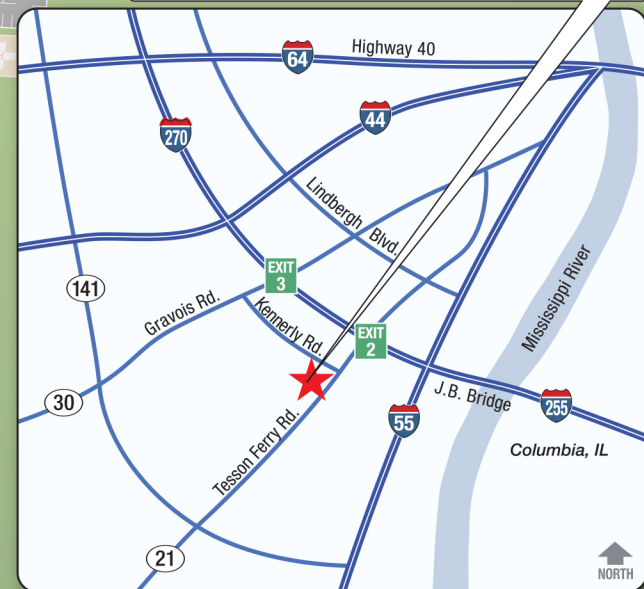

10010 Kennerly Road St. Louis, MO 63128  
314.525.1000  
www.mercy.net

Find the exact location of your destination.  
Visit our new online interactive map:  
[www.mercy.net](http://www.mercy.net)